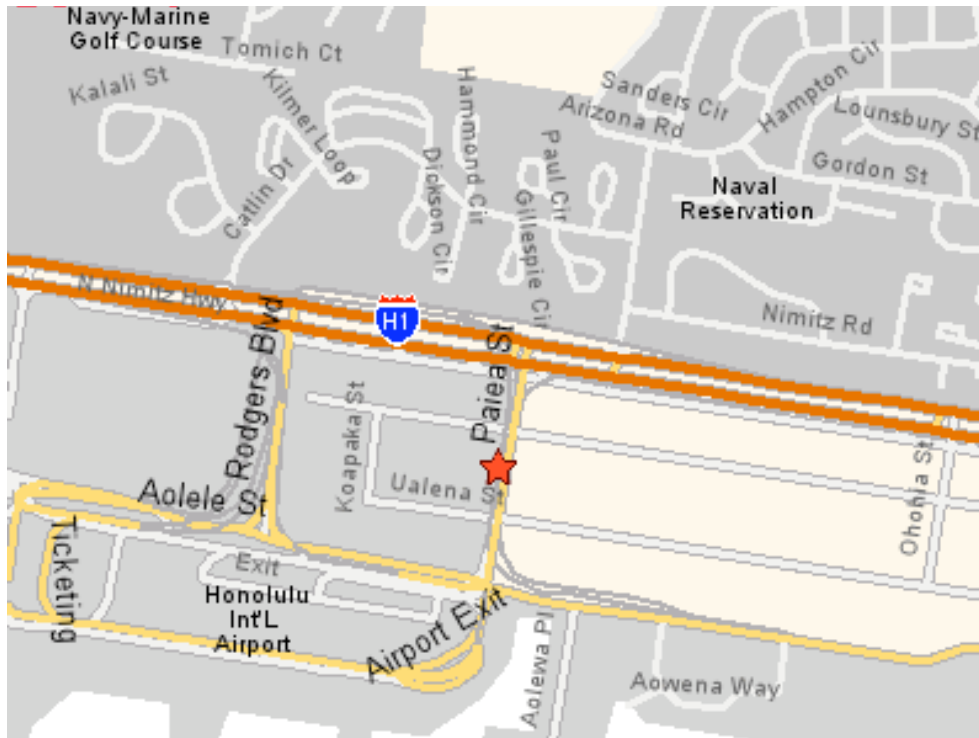

REFERENTIA SYSTEMS INCORPORATED

550 Paiea Street, Suite 236

Honolulu, Hawaii 96819

Phone (808) 423-1900

Fax (808) 423-1960

Website: <http://www.referentia.com>

DIRECTIONS TO OUR OFFICE:

(We are located on the 2nd floor of the Airport Trade Center right above L&L Drive Inn)

If you are coming from Central Oahu side on the H-1 freeway town-bound

- 1) Take the Airport exit (Exit 16)
- 2) Keep left at the fork in the ramp to Paiea Street
- 3) Turn left at the traffic light onto Paiea Street
- 4) Take a left turn into the Airport Trade Center

If you are coming from Diamond Head side on the H-1 freeway west-bound

- 1) Take the Nimitz Highway exit
- 2) Stay on the Nimitz Highway under the viaduct
- 3) Take a left turn at the traffic light onto Paiea Street
- 4) Take a right turn into the Airport Trade Center

* Note: There are two parking lot entrances in case you miss the first.